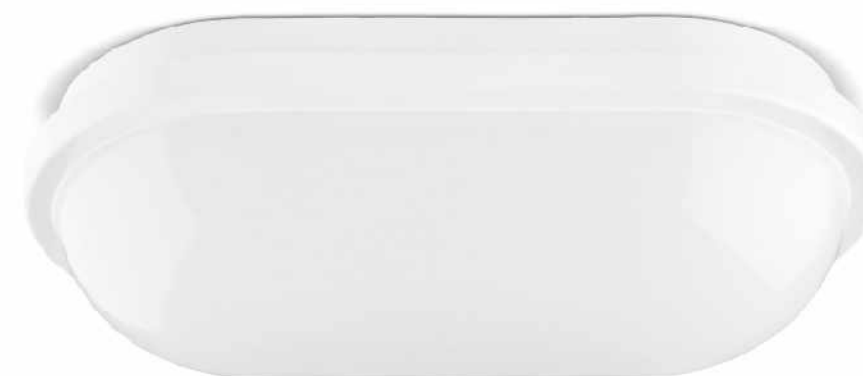

LUNA_0

Apparecchio LED integrato
Corpo in TRP
Schermo in PC opale
Driver integrato

Built-in LED fitting
TRP body
Opal PC screen
Built-in driver