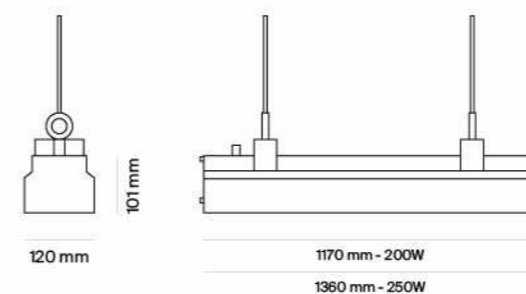

ACCESSORI
ACCESSORIES

11555 Staffa/Bracket 30x20 cm

ATON

Apparecchio LED integrato
per installazione a sospensione
o su blindosbarra
Corpo in alluminio estruso
Led CREE/Driver Meanwell

LED fitting to be suspended
or mounted on busways
Extruded aluminium body
CREE Led/Meanwell Driver