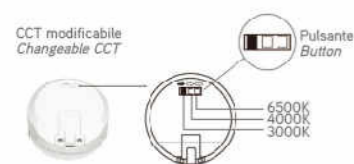

CODICE / CODE	41261
BEAM	38°
COLORE / COLOUR	bianco/white
COLORE LUCE / COLOR T	3000K / 4000K / 6500K
LUMEN	550 / 600 / 650
Sorgente luminosa W/Light Source W:	7W
Sorgente luminosa/Light Source lumen:	800 / 850 / 900
Class Energetica/Energy Class:	E
CRI	>80
LED	Hongli
WATT	7W
PF	>0,5
SUPPLY	220-240V 50/60Hz
KG	0,092
FORO / HOLE	75mm
PCS	50
DIMENSIONI / DIMENSIONS	
a	90
b	85