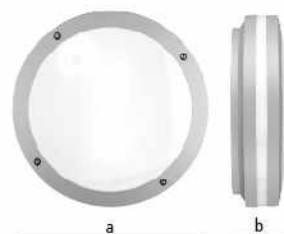

LADY_T

Apparecchio a soffitto
Corpo in pressofusione di alluminio
verniciato
Schermo in PC opale

Recessed fitting with
built-in LED
TRP body
Opal PC diffuser

Fonte luminosa sostituibile da
consumatore finale
Replaceable(LED only)light
source by an end-user

CODICE / CODE	40323
COLORE / COLOUR	grigio/grey
LAMP	E27
WATT	Max 2x20W
SUPPLY	230V 50/60Hz
KG	1,2
PCS	6
DIMENSIONI / DIMENSIONS	
a	300
b	86