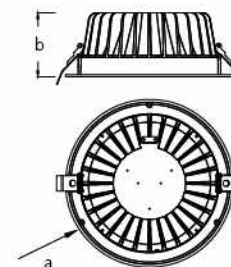

CODICE / CODE	41255	41256
BEAM	90°	90°
COLORE / COLOUR	bianco/white	bianco/white
COLORE LUCE / COLOR T	3000K	4000K
LUMEN	1995	2110
Sorgente luminosa W/Light Source W:	22W	22W
Sorgente luminosa/Light Source lumen:	2837	2855
Class Energetica/Energy Class:	E	E
CRI	80	80
LED	EPISTAR	EPISTAR
WATT	23W	23W
SUPPLY	220-240V	220-240V
DRIVER	50.4-59.4V/350mA	50.4-59.4V/350mA
KG	1.22	1.22
PCS	8	8
DIMENSIONI / DIMENSIONS		
a	230	230
b	88	88
cut size	200	200