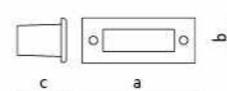

CODICE / CODE	45610	45611	45601	45600
COLORE LUCE / COLOR T	3000K	3000K	5000K	5000K
LUMEN	35	40	46	60
LED	RE-FOND	RE-FOND	RE-FOND	RE-FOND
WATT	0,8W	1W	0,8W	1W
SUPPLY	230V 50/60Hz	230V 50/60Hz	230V 50/60Hz	230V 50/60Hz
FORO / HOLE	67x62	105x32	67x62	105x32
KG	0,17	0,2	0,17	0,2
PCS	50	50	50	50
DIMENSIONI / DIMENSIONS				
a	70	110	70	110
b	70	44	70	44
c	55	54	55	54