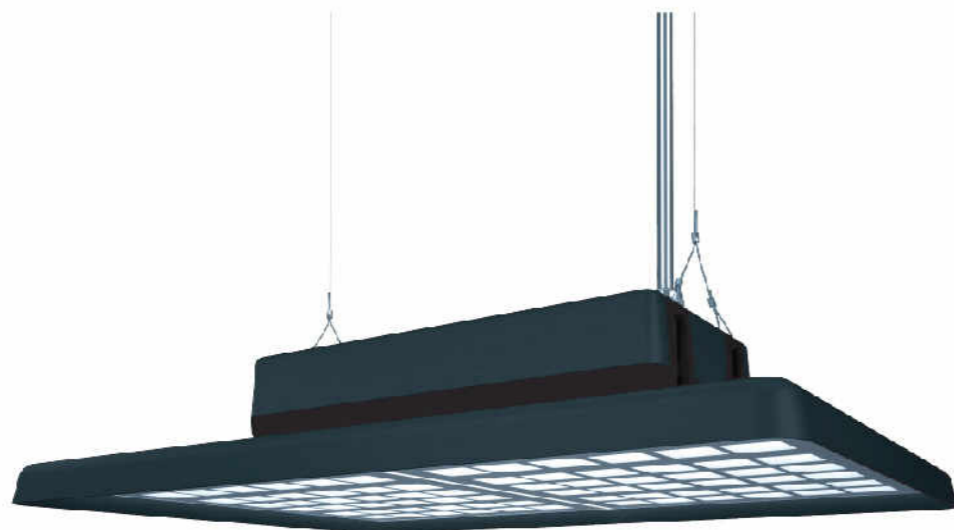

INDUSTRIALE

INTERNO

HORUS

Apparecchio LED integrato
per installazione a sospensione
ed a parete con staffa (accessorio)
Corpo in alluminio
Led CREE/Driver Meanwell

LED fitting to be suspended or wall
mounted through relative bracket
Aluminium body
CREE Led/Meanwell Driver