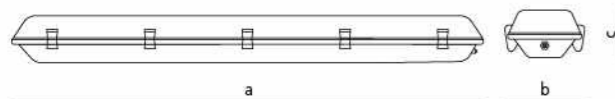

STAGNA_IP65

Corpo in ABS e diffusore in PS
Base struttura interna in metallo
600mm 4 clips di chiusura
1200mm 10 clips di chiusura
1500mm 12 clips di chiusura
Collegamento diretto tensione di rete
Solo per tubi LED 230V

ABS body + PS diffuser
Internal tray in plated iron
600mm 4 latches
1200mm 10 latches
1500mm 12 latches
Direct connection to mains voltage
Only for LED tubes 230V

CODICE / CODE	41555	41556	41557	41558	41559	41560
	Mono	Mono	Mono	Bi	Bi	Bi
KG	0,53	0,90	1,19	0,67	1,22	1,57
PCS	12	12	8	8	4	4
DIMENSIONI / DIMENSIONS						
a	655	1263	1564	655	1263	1564
b	66	66	66	106	106	106
c	90	90	90	90	90	90

CARONTE

Proiettore con LED LG alta efficienza
e driver Meanwell
Tecnologia avanzata per la gestione
dissipazione calore
Riflettore ad alta efficienza
Schermo in vetro temperato
Staffa orientabile
Soluzione risparmio energetico
Sostituzione apparecchi loduri metallici

Projector with built-in high efficiency LG LED
and Meanwell Driver
Advanced heat management technology
High efficiency reflector
Tempered glass screen
Solid adjustability of the bracket
Perfect energy saving solution replace HID fittings
Driver included