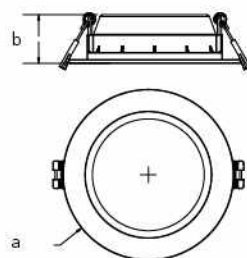

INCASSI
INTERNO

ERCOLE

Incasso LED integrato
Corpo in alluminio
Diffusore in PC opale
Driver incluso

Recessed fitting with built-in LED
Aluminium body
Opal PC diffuser
Driver included

CODICE / CODE	41253	41254
BEAM	90°	90°
COLORE / COLOUR	bianco/white	bianco/white
COLORE LUCE / COLOR T	3000K	4000K
LUMEN	1980	2090
Sorgente luminosa W/Light Source W:	22W	22W
Sorgente luminosa/Light Source lumen:	2837	2855
Class Energetica/Energy Class:	E	E
CRI	80	80
LED	EPISTAR	EPISTAR
WATT	22W	22W
SUPPLY	220-240V	220-240V
DRIVER	50.4-59.4V/350mA	50.4-59.4V/350mA
KG	0.55	0.55
PCS	16	16
DIMENSIONI / DIMENSIONS		
a	230	230
b	65.5	65.5
cut size	200	200