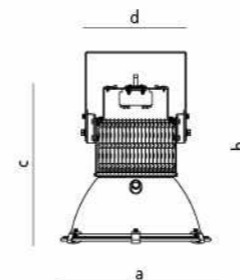

CARONTE

Proiettore con LED LG alta efficienza
e driver Meanwell
Tecnologia avanzata per la gestione
dissipazione calore
Riflettore ad alta efficienza
Schermo in vetro temperato
Staffa orientabile
Soluzione risparmio energetico
Sostituzione apparecchi loduri metallici

Projector with built-in high efficiency LG LED
and Meanwell Driver
Advanced heat management technology
High efficiency reflector
Tempered glass screen
Solid adjustability of the bracket
Perfect energy saving solution replace HID fittings
Driver included