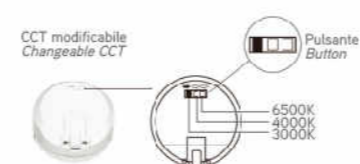

CODICE / CODE	41262
BEAM	38°
COLORE / COLOUR	bianco/white
COLORE LUCE / COLOR T	3000K / 4000K / 6500K
LUMEN	550 / 600 / 650
Sorgente luminosa W/Light Source W:	7W
Sorgente luminosa/Light Source lumen:	800 / 850 / 900
Class Energetica/Energy Class:	E
CRI	>80
LED	Hongli
WATT	7W
PF	>0,5
SUPPLY	220-240V 50/60Hz
KG	0,092
FORO / HOLE	85x85mm
PCS	50
DIMENSIONI / DIMENSIONS	
a	102x102
b	93