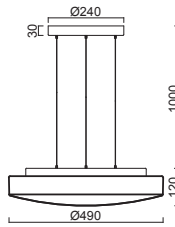

EDNA LE5

Závěs 3 ocelová lanka, která slouží i jako přívod elektrické energie
Stínidlo třívrstvé opálové sklo s matovaným povrchem
Držení stínidla sklápovací držáky
Umístění stropní

Pendant 3 steel wires which also serve as a power supply
Shade three-layer opal glass with matt surface
Shade fixing with folding two-step clamp holders
Installation ceiling