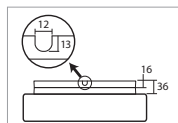

Podstavec pro boční přívod
/ base for side supply
code **33502**

EDNA 5

Ø 490mm